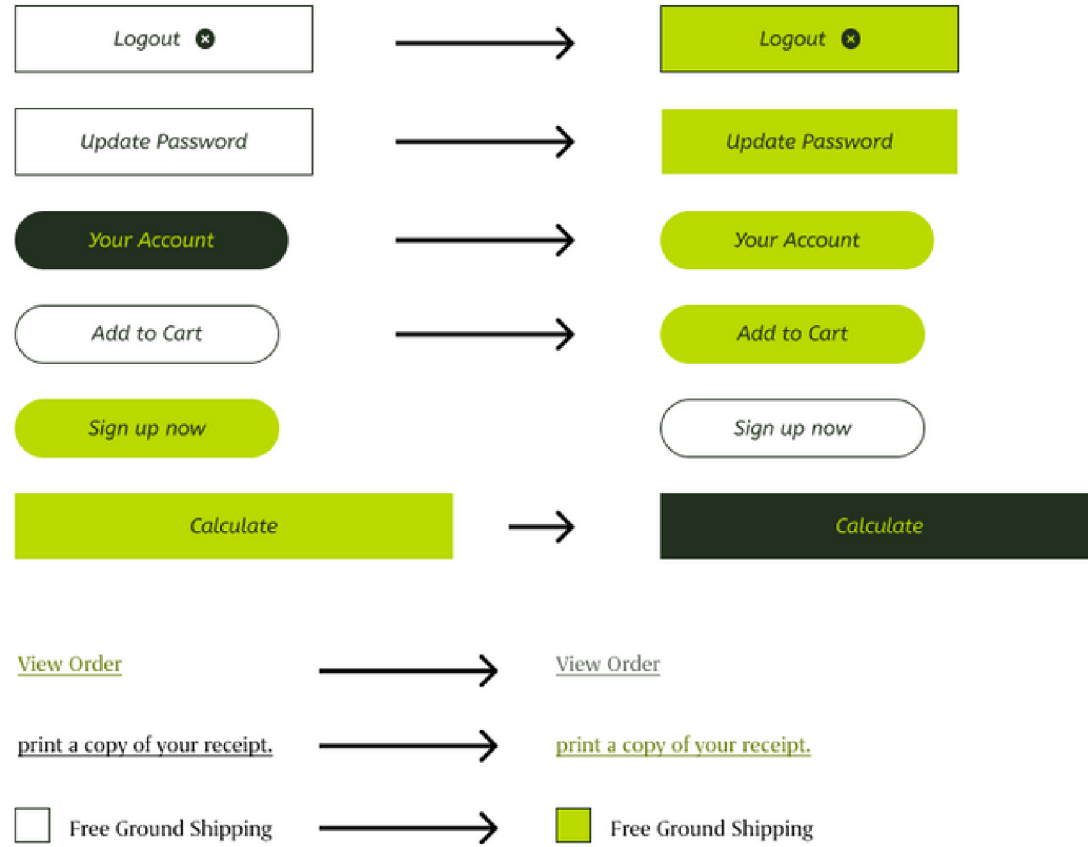

Large text is defined as
 • 14 point (18.67 px) and bold or larger
 • 18 point (24 px) or larger.

Graphical Objects or user interface elements such as a button

Please note that incidental text such as images that are purely decorative or part of an inactive user interface component, and logotypes, such as parts of a logo or brand name, have no minimum contrast requirement.

	Normal Text: Fail Large Text: Fail Graphical Objects: Fail	Normal Text: Fail Large Text: Fail Graphical Objects: Fail	Normal Text: Pass Large Text: Pass Graphical Objects: Pass	Normal Text: Fail Large Text: Fail Graphical Objects: Fail
#BBDA00	Partynuts	#BBDA00	#22311F	#969664

#999966	Partynuts			
Old ↓	↓			
New ↓		Normal Text: Fail Large Text: Pass Graphical Objects: Pass	Normal Text: Fail Large Text: Pass Graphical Objects: Pass	Normal Text: Fail Large Text: Pass Graphical Objects: Pass
		#969664	#969664	#22311F
				#BBDA00

Normal State

Rollover State

Mobile

Normal State

Hover State